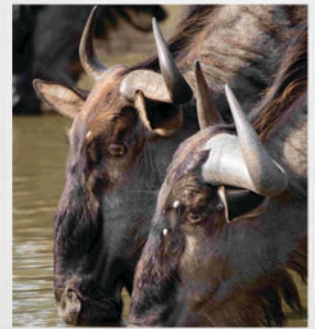

L KUDU 2

EXCLUSIVE WILDLIFE PHOTOGRAPHS

Immerse yourself in the untamed beauty of the wilderness with our exclusive collection of our buck photographs, captured by renowned wildlife photographers in their natural habitats. Each stunning image encapsulates the grace, power, and mystique of this majestic creature, offering a glimpse into their world like never before.

L WATERBUCK

L WATERBUCK

L WILDEBEEST 1

L WILDEBEEST 1 - B&W

L WILDEBEEST 2

L WILDEBEEST 2 - B&W

EXCLUSIVE WILDLIFE PHOTOGRAPHS

Immerse yourself in the untamed beauty of the wilderness with our exclusive collection of our buck photographs, captured by renowned wildlife photographers in their natural habitats. Each stunning image encapsulates the grace, power, and mystique of this majestic creature, offering a glimpse into their world like never before.